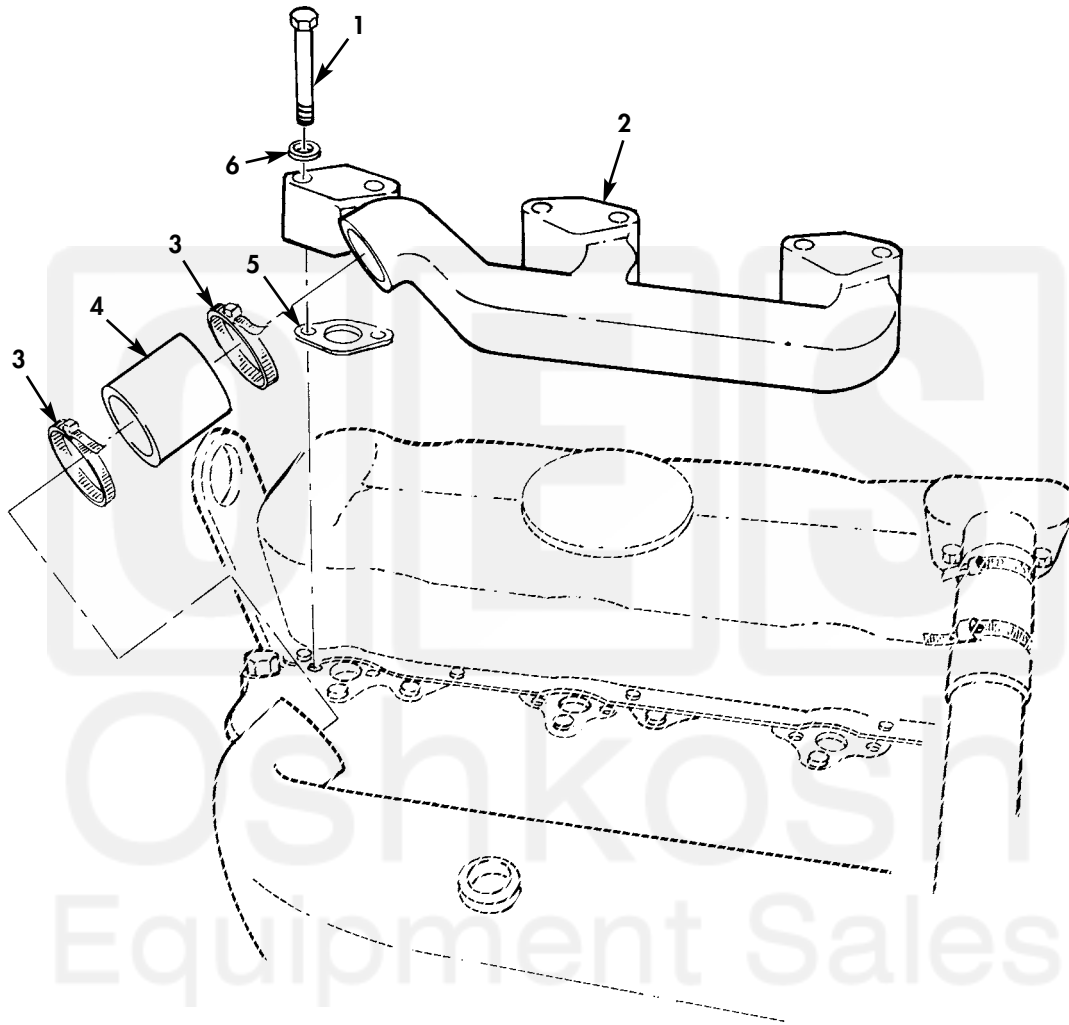

FIELD AND SUSTAINMENT MAINTENANCE
REPAIR PARTS AND SPECIAL TOOLS LIST

TRUCK, CARGO: 2-1/2-TON, 6X6, M44A2 SERIES TRUCKS (MULTIFUEL)

Figure 34. Water Manifold and Related Parts.

(1) ITEM NO	(2) SMR CODE	(3) NSN	(4) CAGEC	(5) PART NUMBER	(6) DESCRIPTION AND USABLE ON CODE (UOC)	(7) QTY
GROUP 0503 WATER MANIFOLD, HEADERS, THERMOSTATS AND HOUSING GASKET						
FIG. 34 WATER MANIFOLD AND RELATED PARTS						
1	PAOZZ	5306-00-226-4834	80204	B1821BH031C225N	BOLT, MACHINE.....	12
2	PAOZZ	2930-00-907-0650	19207	10951179	MANIFOLD, WATER OUTL.....	2
3	PAOZZ	4730-00-909-8627	01276	FF9311-36	CLAMP, HOSE.....	4
4	MOOZZ		19207	10889993	HOSE, NONMETALLIC MAKE FROM HOSE, P/N 20R1ECLTSA41XR, 1.75 INCHES LONG.	2
5	PAOZZ	5330-00-851-0483	19207	10889853	GASKET.....	6
6	PAOZZ	5310-00-959-4679	96906	MS35340-45	WASHER, LOCK.....	12

END OF FIGURE